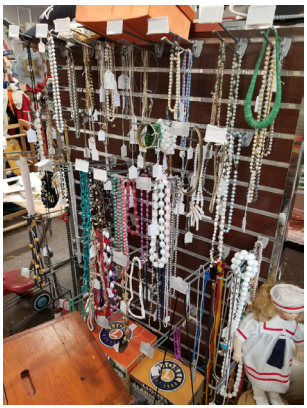

## Antique Shop Liquidation

Furniture – Antiques – Jewelry – Toys – Primitives

Absolute auction, building lease terminated, all sells to the highest bidders on location:

**2304 W. Tuscarawas St., Canton, OH 44708**

**HIGHLIGHTS:** Oak carved glass china cabinet – oak lowboy dresser – DP drum table – baker's racks – rockers – pine china cabinet – DP dropleaf table – grandfather clock – '60s variety w/ mirror – elec. organ – dep. curio cabinet – church pew – chairs – 5-tier stand – dep. china cabinet – display cases & cabinets – end stands – easel – china cabinets – wardrobe – dressers – oak 5-drawer chest – wooden boxes – modern dry sink – Crosley wall clock – early sewing machines – gun cabinets – cedar chest – primitive cabinet – pillar stands – ent. centers – mirrors – chandeliers – bookshelves – oak buffet – trunks – bedroom suite – "primitive décor" lighted sign – desks – bed frames – crocks – baskets – nail keg – neon "open" sign – PEZ – signs – oil lamps – few tools – old tins – lanterns – records – copper boiler – sad irons – bowl & pitcher – fishing pales – cones – belt buckles – knives – cast iron items – perfume bottles – Roseville – linens – quilts – wider baby buggy – dolls – lamps – DVDs – Winston clock – runner sleds – costume jewelry – foreign coins – candy vending machine – bird cage – chairs – prints – glass, china, figurines – milk glass – slag glass – wood carvings – watches – steins – clocks – books – farm toys – doll home – primitives – old scooter – Ox yoke – highchairs – etc. Shop is loaded, anything may turn up! Bring your truck!